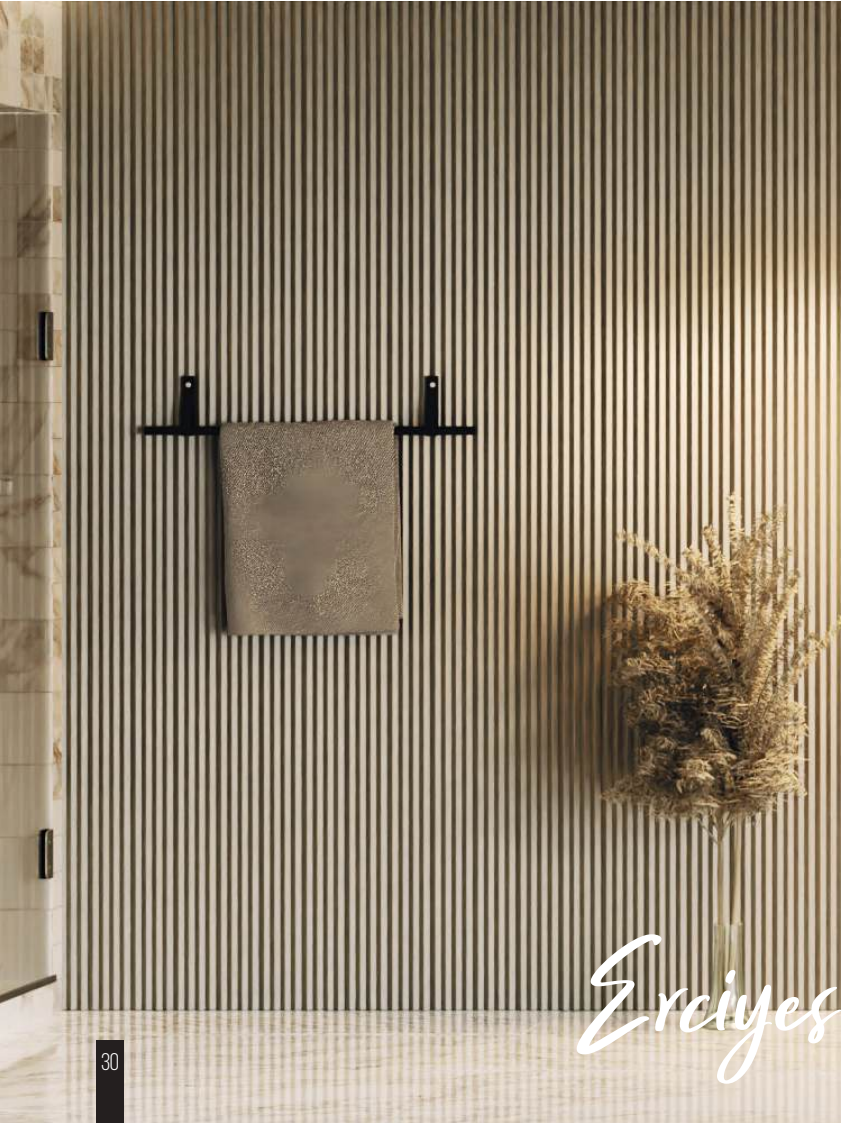

Erciyes

18126-46
code

En / Width	126 mm
Boy / Length	2800 mm
Kalınlık / Thickness	18 mm

Paket Ebatları / Package Dimensions 64 x 258 x 2800

Paket mt / Package mt 22.4 mt

Paket Ağırlığı / Package Weight 24.7 kg