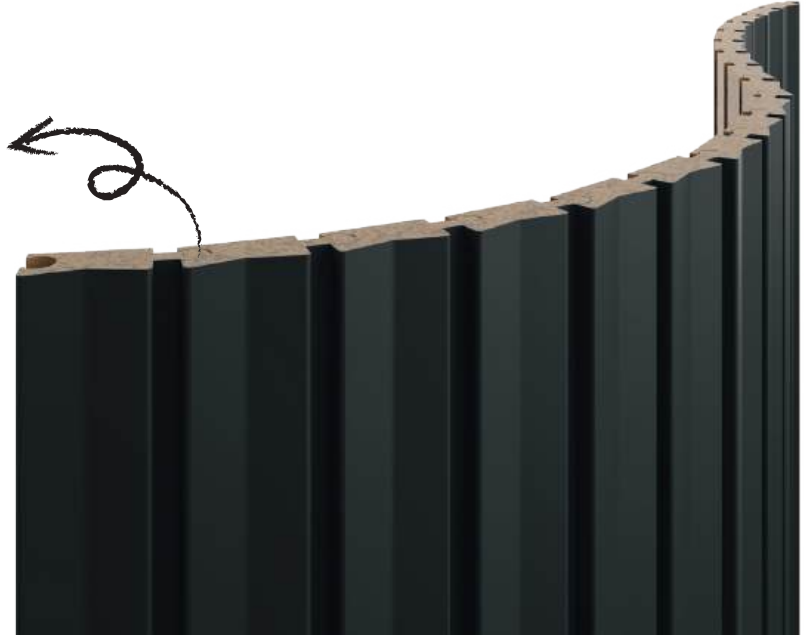

1849-82
code

En / Width	49 mm
Boy / Length	2800 mm
Kalınlık / Thickness	18 mm

Paket Ebatları / Package Dimensions	55 x 205 x 2800
Paket mt / Package mt	33.6 mt
Paket Ağırlığı / Package Weight	15.8 kg

Our new Spine profiles, which adapt to oval surfaces that are becoming increasingly popular in furniture and interior designs, will bring a unique, modern touch to every space and design they are applied to.

With different models, surface options, and a wide range of colors, they will become an indispensable part of your designs.

Mobilya ve iç mekan tasarımlarında giderek yaygınlaşan oval yüzeylere uyum sağlayan yeni Omurga profillerimiz, uygulandığı her alan ve tasarıma farklı, özgün ve modern bir soluk katacaktır.

Farklı model, yüzey ve zengin renk seçenekleri ile tasarımlarınızın vazgeçilmez bir parçası olacaktır.

Spine Profiles Setup Video
Omurga Paneli Kurulum Videosu